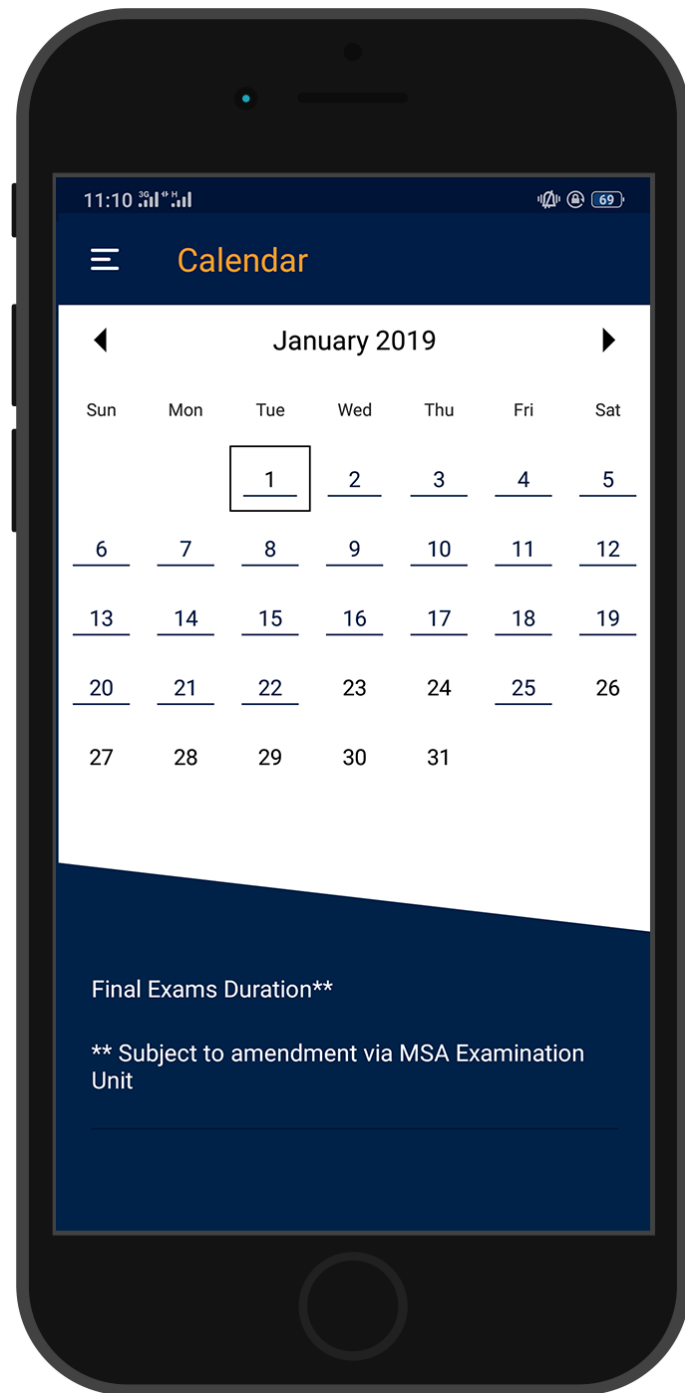

And a bunch of other stuff

LOG IN

HOME

You can view

Your upcoming lectures/labs
(My Zone- Academic Calendar- News- Events
Discounts and Benefits)

HOME

-MY ZONE

MY ZONE

You can view
Your Schedule, important links.

SCHEDULE

View your whole schedule
Dates-Time and Location

Proctor

View your proctoring schedule
in regards to lecture halls and time

MY ZONE

IMPORTANT LINKS

HOME