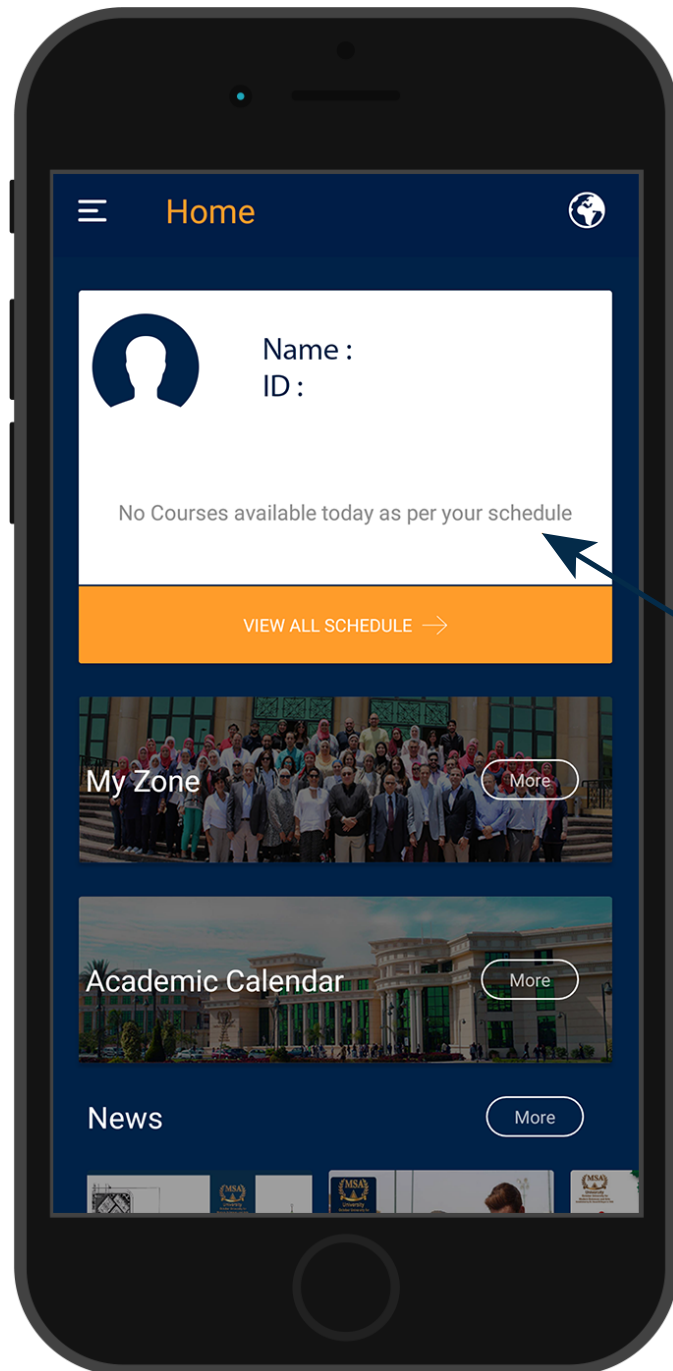

MSA's

OFFICIAL
MOBILE APPLICATION
FOR STAFF

Why would you install MSA's App?

- 1- View Daily, Weekly & Proctoring Schedule
- 2- View News & Upcoming Events
- 3- View your discounts & benefits
- 4- View the important links

And a bunch of other stuff

LOG IN

HOME

You can view

Your upcoming lectures/labs
(My Zone- Academic Calendar- News- Events
Discounts and Benefits)

HOME

-MY ZONE

MY ZONE

You can view
Your Schedule, important links.

SCHEDULE

View your whole schedule
Dates-Time and Location

Proctor

View your proctoring schedule
in regards to lecture halls and time

MY ZONE

IMPORTANT LINKS

HOME