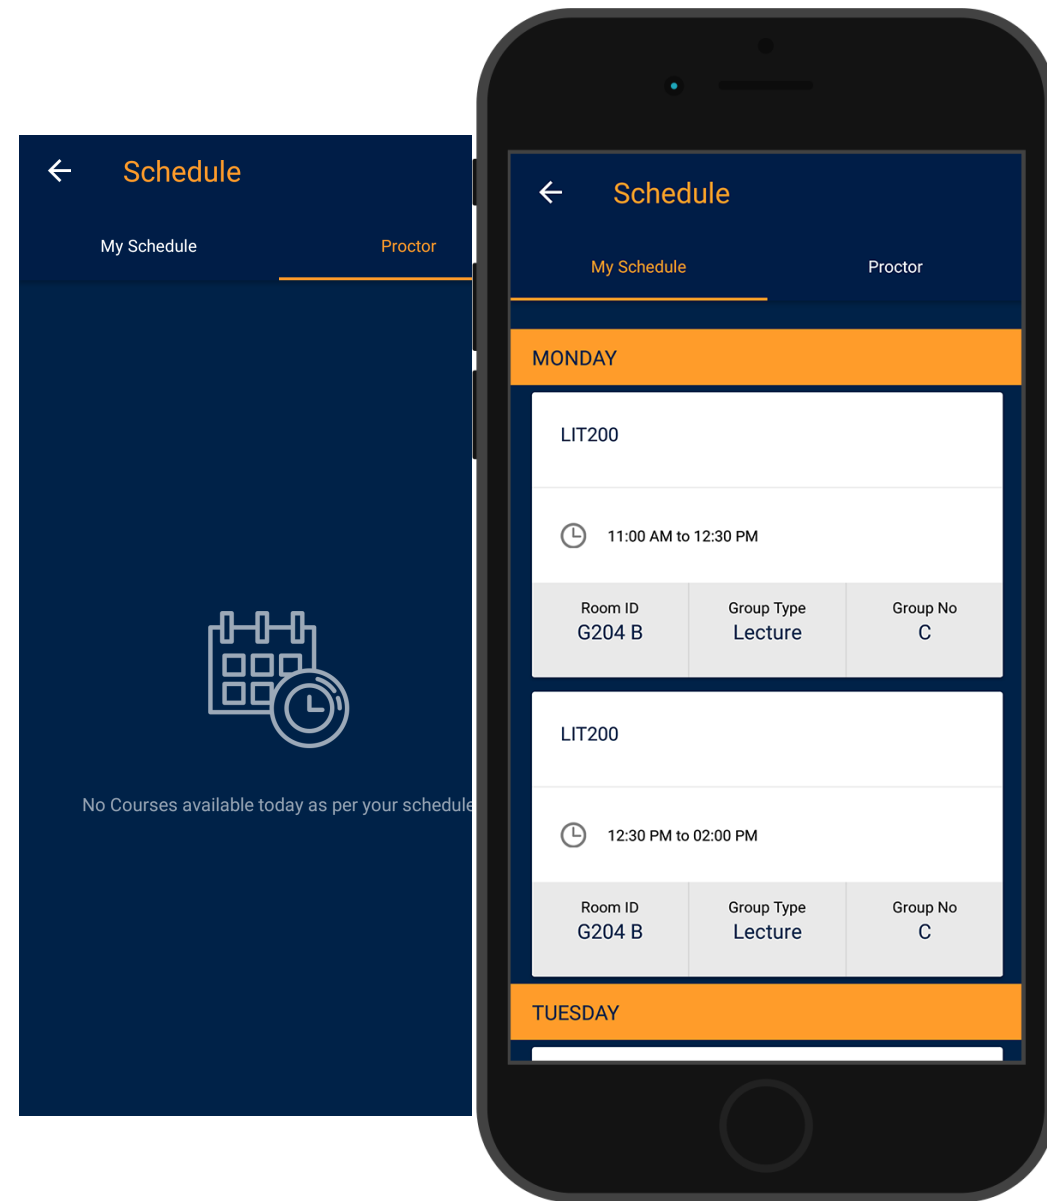

MSA's

OFFICIAL
MOBILE APPLICATION
FOR STAFF

Why would you install MSA's App?

- 1- View Daily, Weekly & Proctoring Schedule
- 2- View News & Upcoming Events
- 3- View your discounts & benefits
- 4- View the important links

And a bunch of other stuff

LOG IN

HOME

You can view

Your upcoming lectures/labs
(My Zone- Academic Calendar- News- Events
Discounts and Benefits)

HOME

-MY ZONE

MY ZONE

You can view
Your Schedule, important links.

SCHEDULE

View your whole schedule
Dates-Time and Location

Proctor

View your proctoring schedule
in regards to lecture halls and time

MY ZONE

IMPORTANT LINKS

HOME